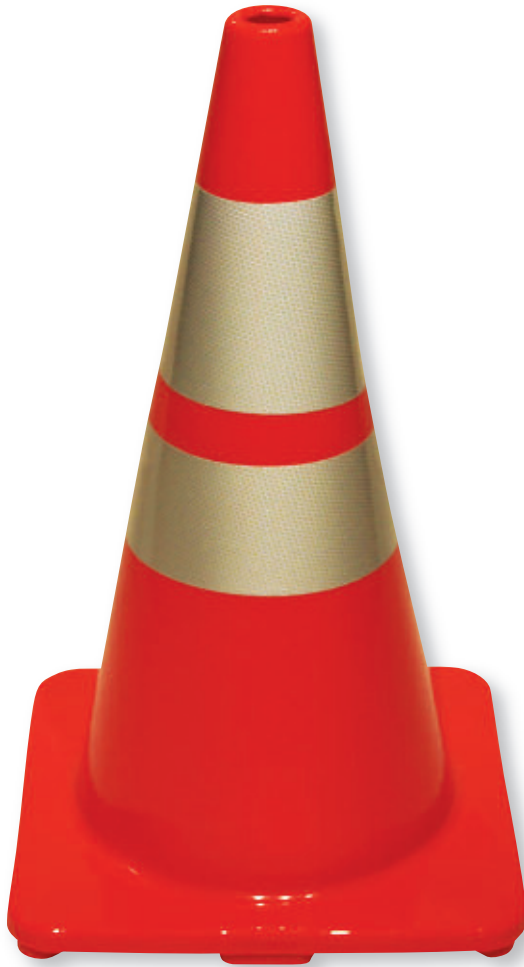

Traffic Cones

BK331-ORG28-H6-H4

**28" Traffic Cone with
6" & 4" Collar and 9.5 lb Base**

DESCRIPTION:

Big K's 28" orange traffic cone has soft PVC, a 6" and 4" tall hi intensity collar, 9.5 lb base, and is constructed for traffic safety professionals. It's guaranteed to perform!

SIZES: 28" Tall with 6.6 lb Base, and 6" Tall Reflective Collar

King of Safety