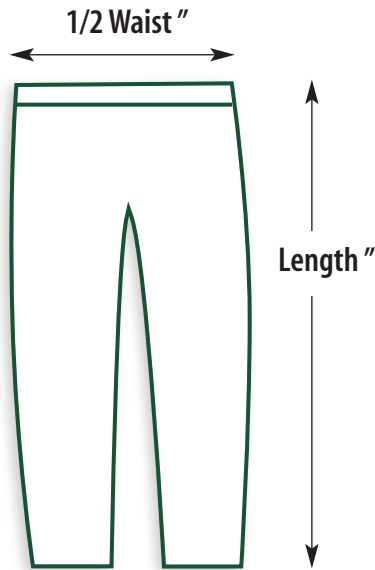

**Fabric:** 100% Polyester Mesh

**Colour:** High Visibility Lime

**Stripe:** Orange & 4" Reflective Tape

**Sizes:** S/M, L/XL, 2XL/3XL, 4XL/5XL

**Size Chart:** See Next Page

**Features:** Stretch waist, draw string, one back pocket and a pass through pocket on each side, and pant leg velcro bottom

## BK0500MESH Size Chart

SIZE	1/2 WAIST "	1/2 WAIST EXTENDED OUT "	LENGTH "
S/M	12.5	25.5	40
L/XL	14.5	28	41.5
2X/3X	16.5	34	43
4X/5X	19	35.5	45

Also Available In:

**BK0500MESHLM**

**BK0500MESHORG**

Your satisfaction is our priority and our guarantee with every product we produce.