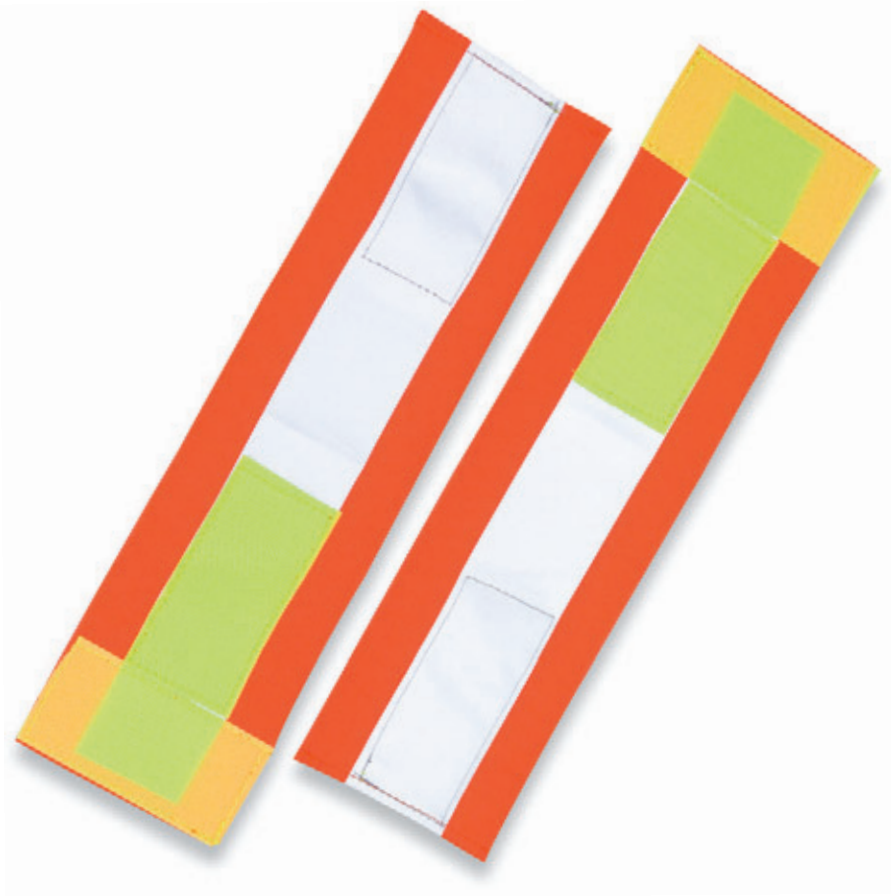

# Safety Leg Bands

**BK02MOT-ORG**

## 18" Orange Safety Leg Band

It's also available in  
BK02MOT-LM lime.

### DESCRIPTION:

Vibrant easy on-off orange leg bands by Big K provide added visibility and help control loose fitting pant legs.

**SIZES:** Universal

**King of Safety**